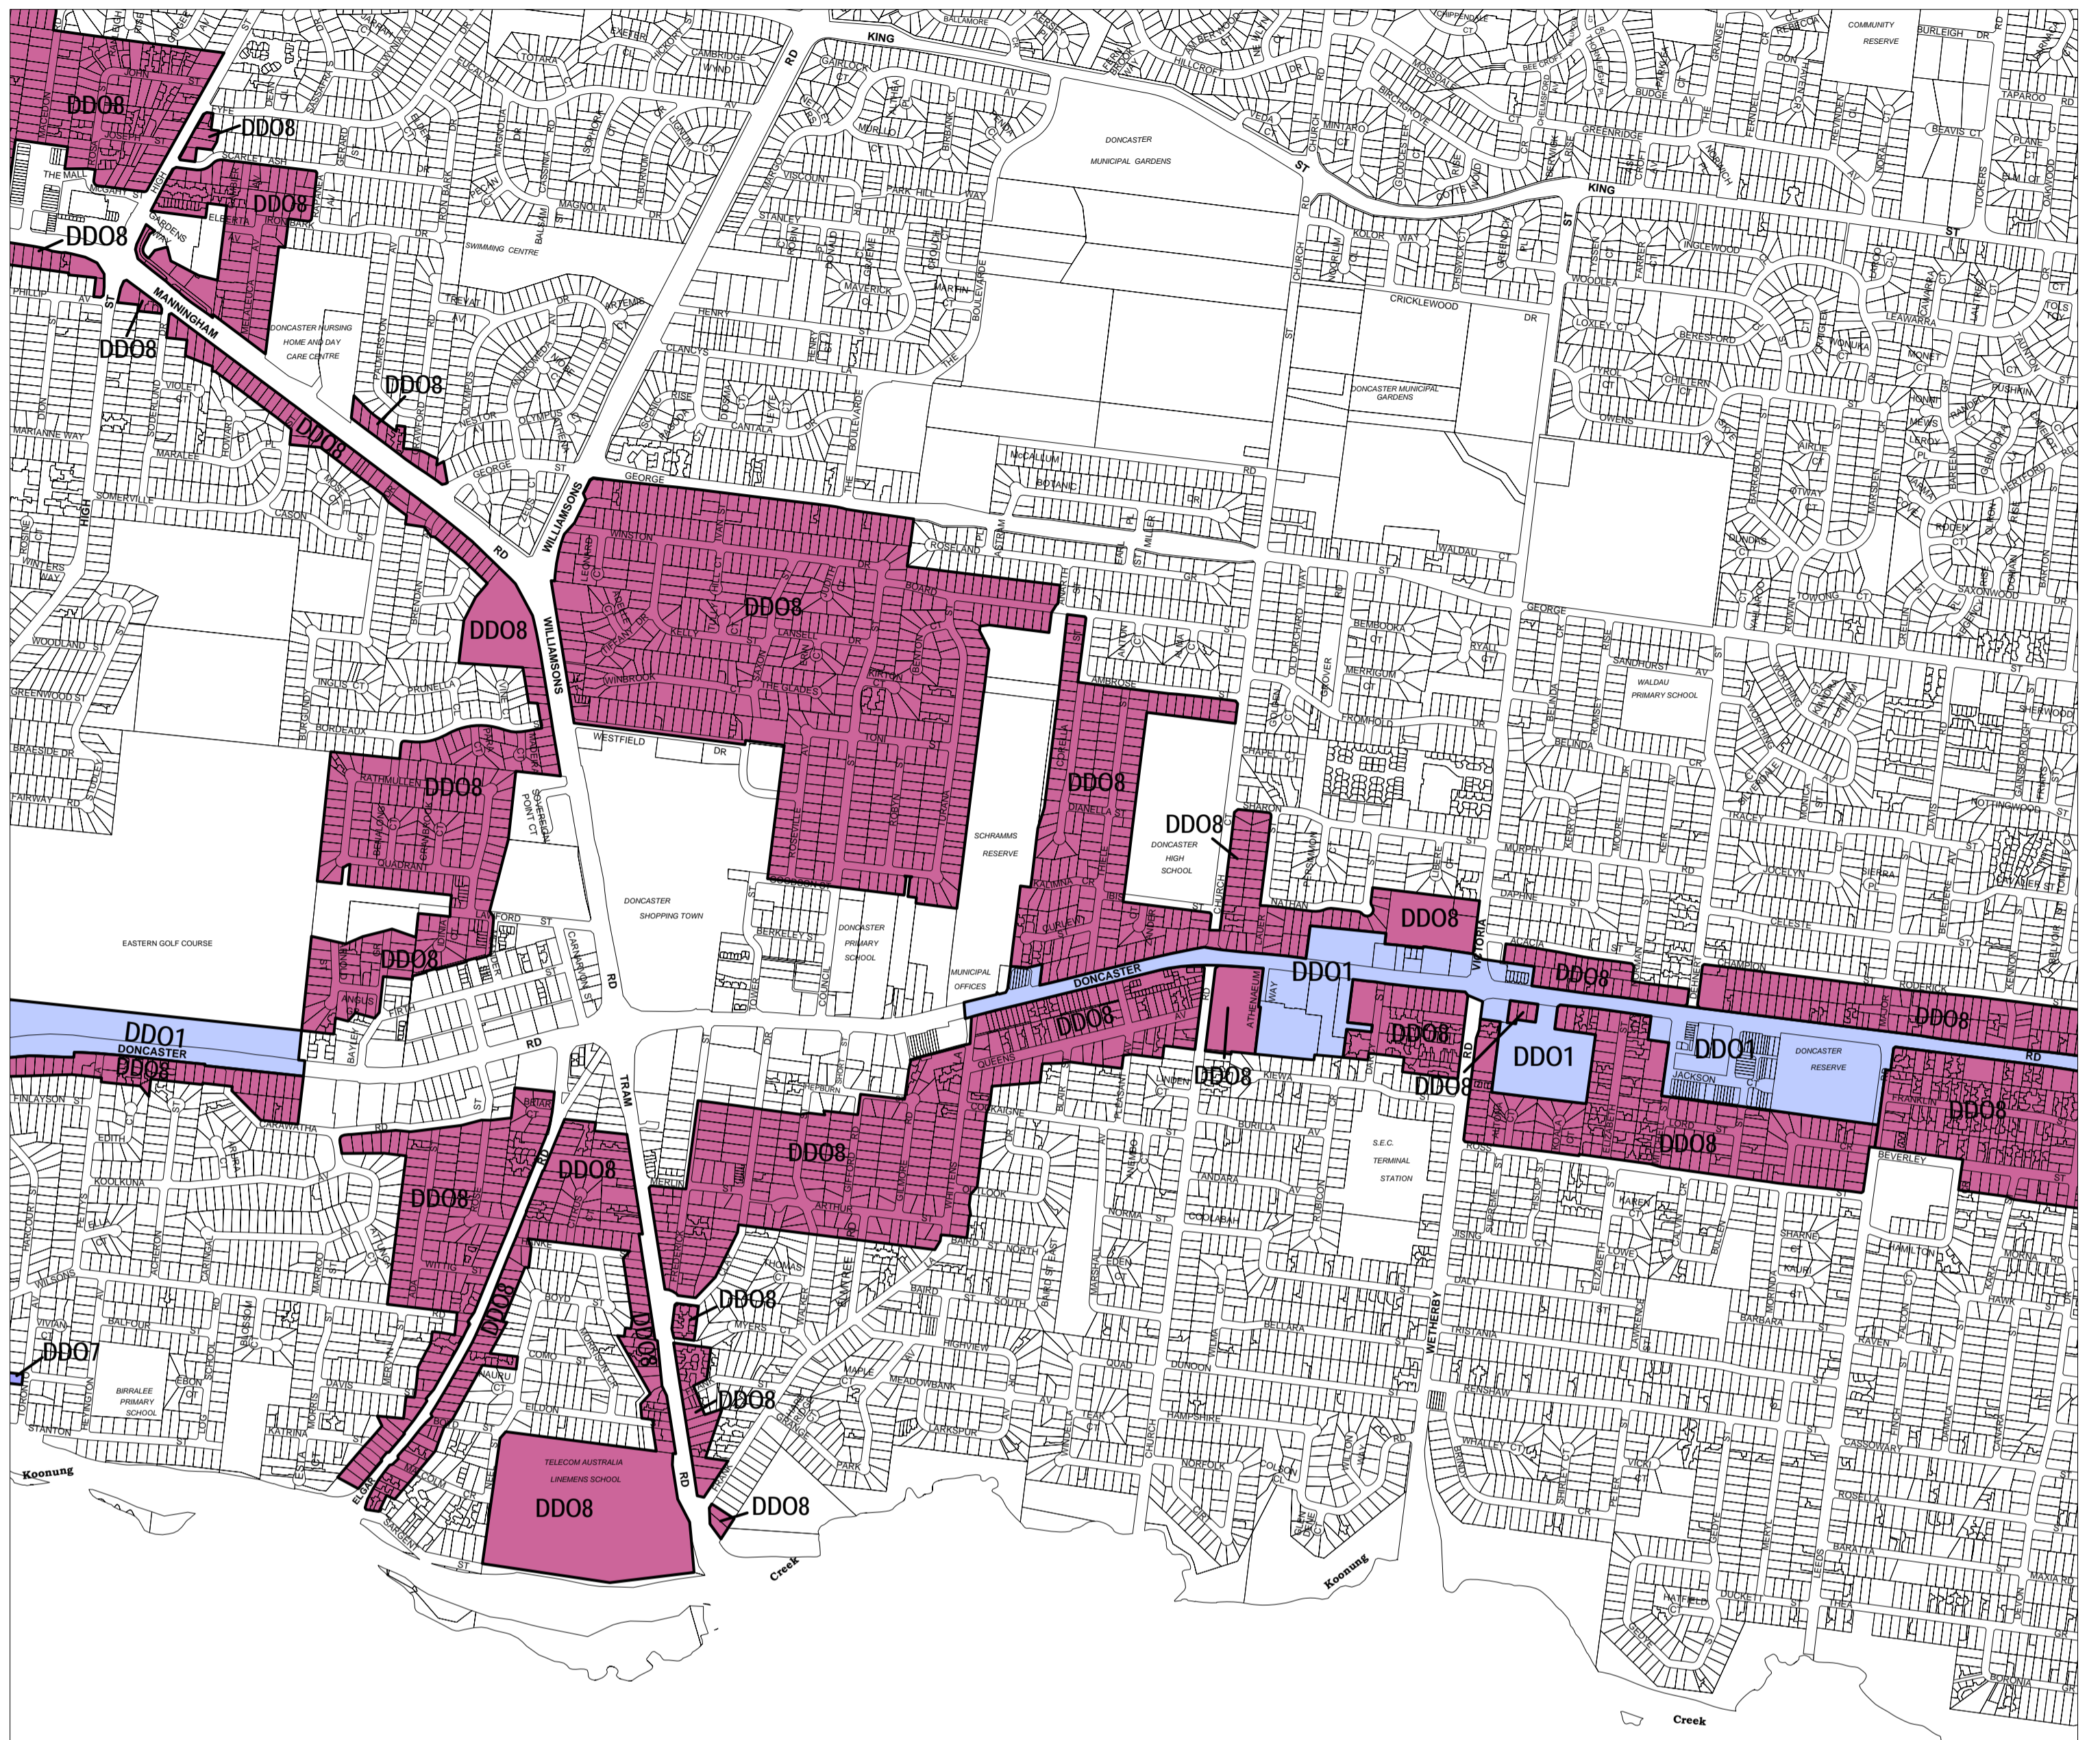

MANNINGHAM PLANNING SCHEME - LOCAL PROVISION

See WHITEHORSE
PLANNING SCHEME

Printed: 14/9/2009

AMENDMENT VC59